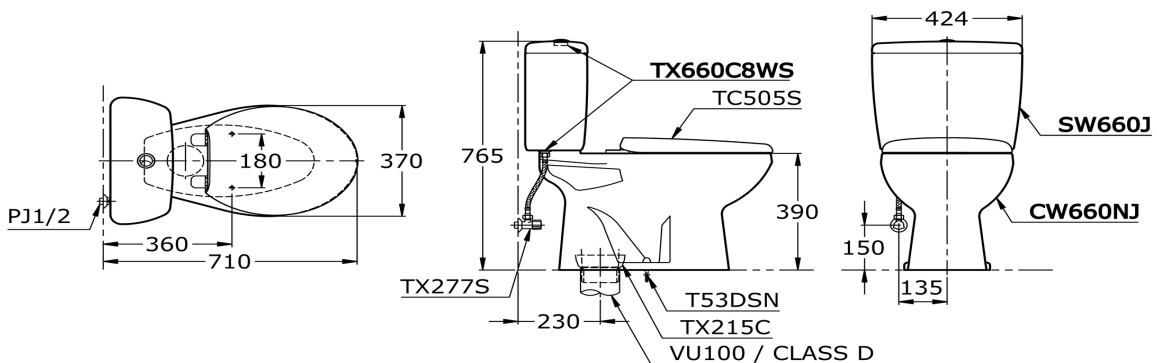

Specification Sheet

Close Coupled Toilet
CW660NJ/SW660J

FEATURES

"EURO" 4.5/3 L Dual Flush Bowl Shape: Round Rough-In: 230 mm

OVERVIEW

"EURO" 4.5/3 L Dual Flush Bowl Shape: Round Rough-In: 230 mm

EURO CW 660 NJ / SW 660 J